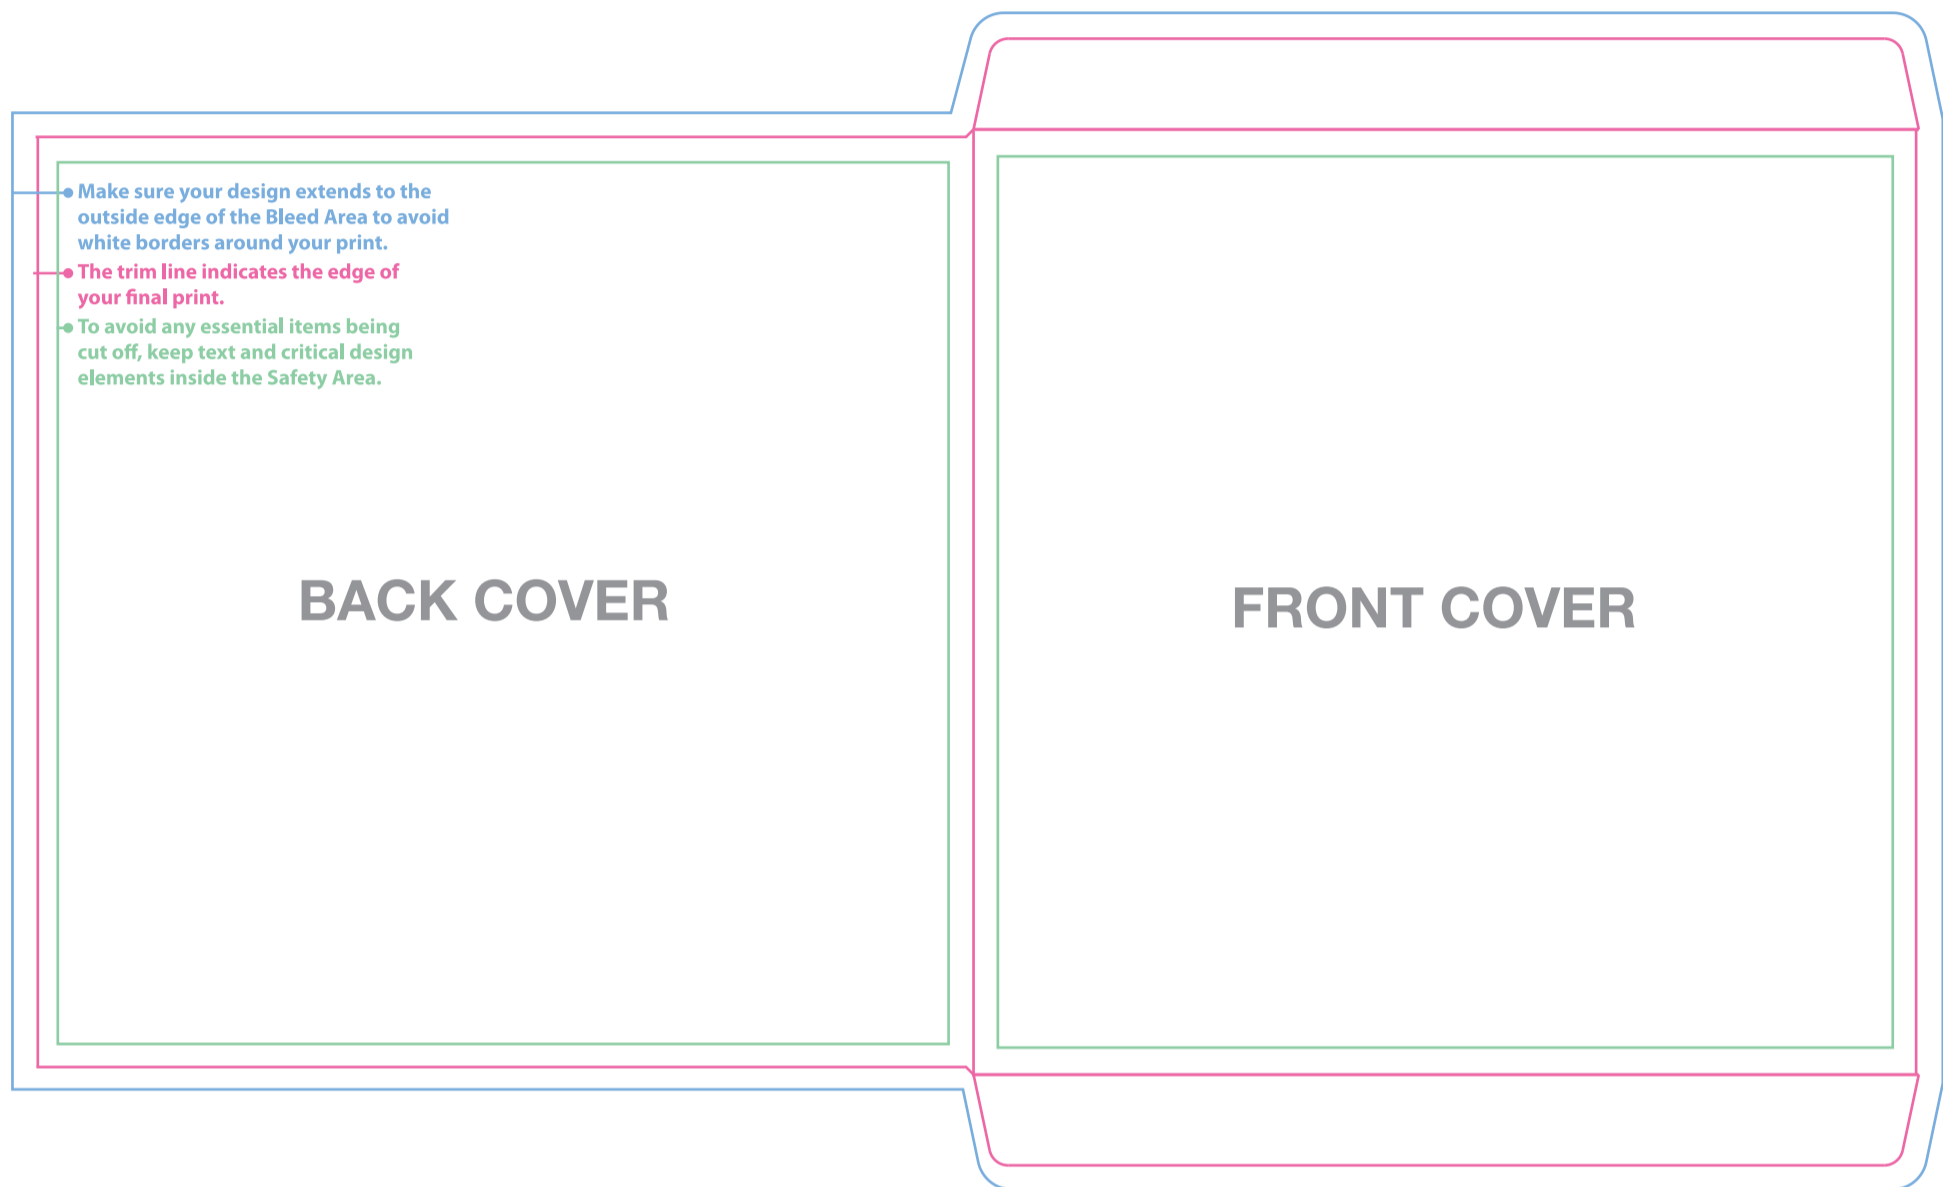

Photoshop users can use this PDF as a design template by rasterizing it in CMYK mode at 300ppi.

Please save Your artwork as PSD or PDF file, mode to CMYK Color and resolution to 300pixels/inch. Make sure the template is on its own layer.

The pink guide shows where the package will be trimmed to final size. The light blue guide show 3mm bleed where needed. The green guide show the type safe area. It is important to include bleed. Printed pieces are cut to size in stacks and do not get cut exactly on the trim lines. Bleed is background image extending beyond the trim line to be cut off. This prevents any blank paper from showing along the cut edges. The same applies to the type safe margins. Any text inside the safety guide will not be cut if the print is cut slightly inside the trim lines. Embed Your pictures in Your artwork and outline texts, we do not accept attached fonts or pictures.