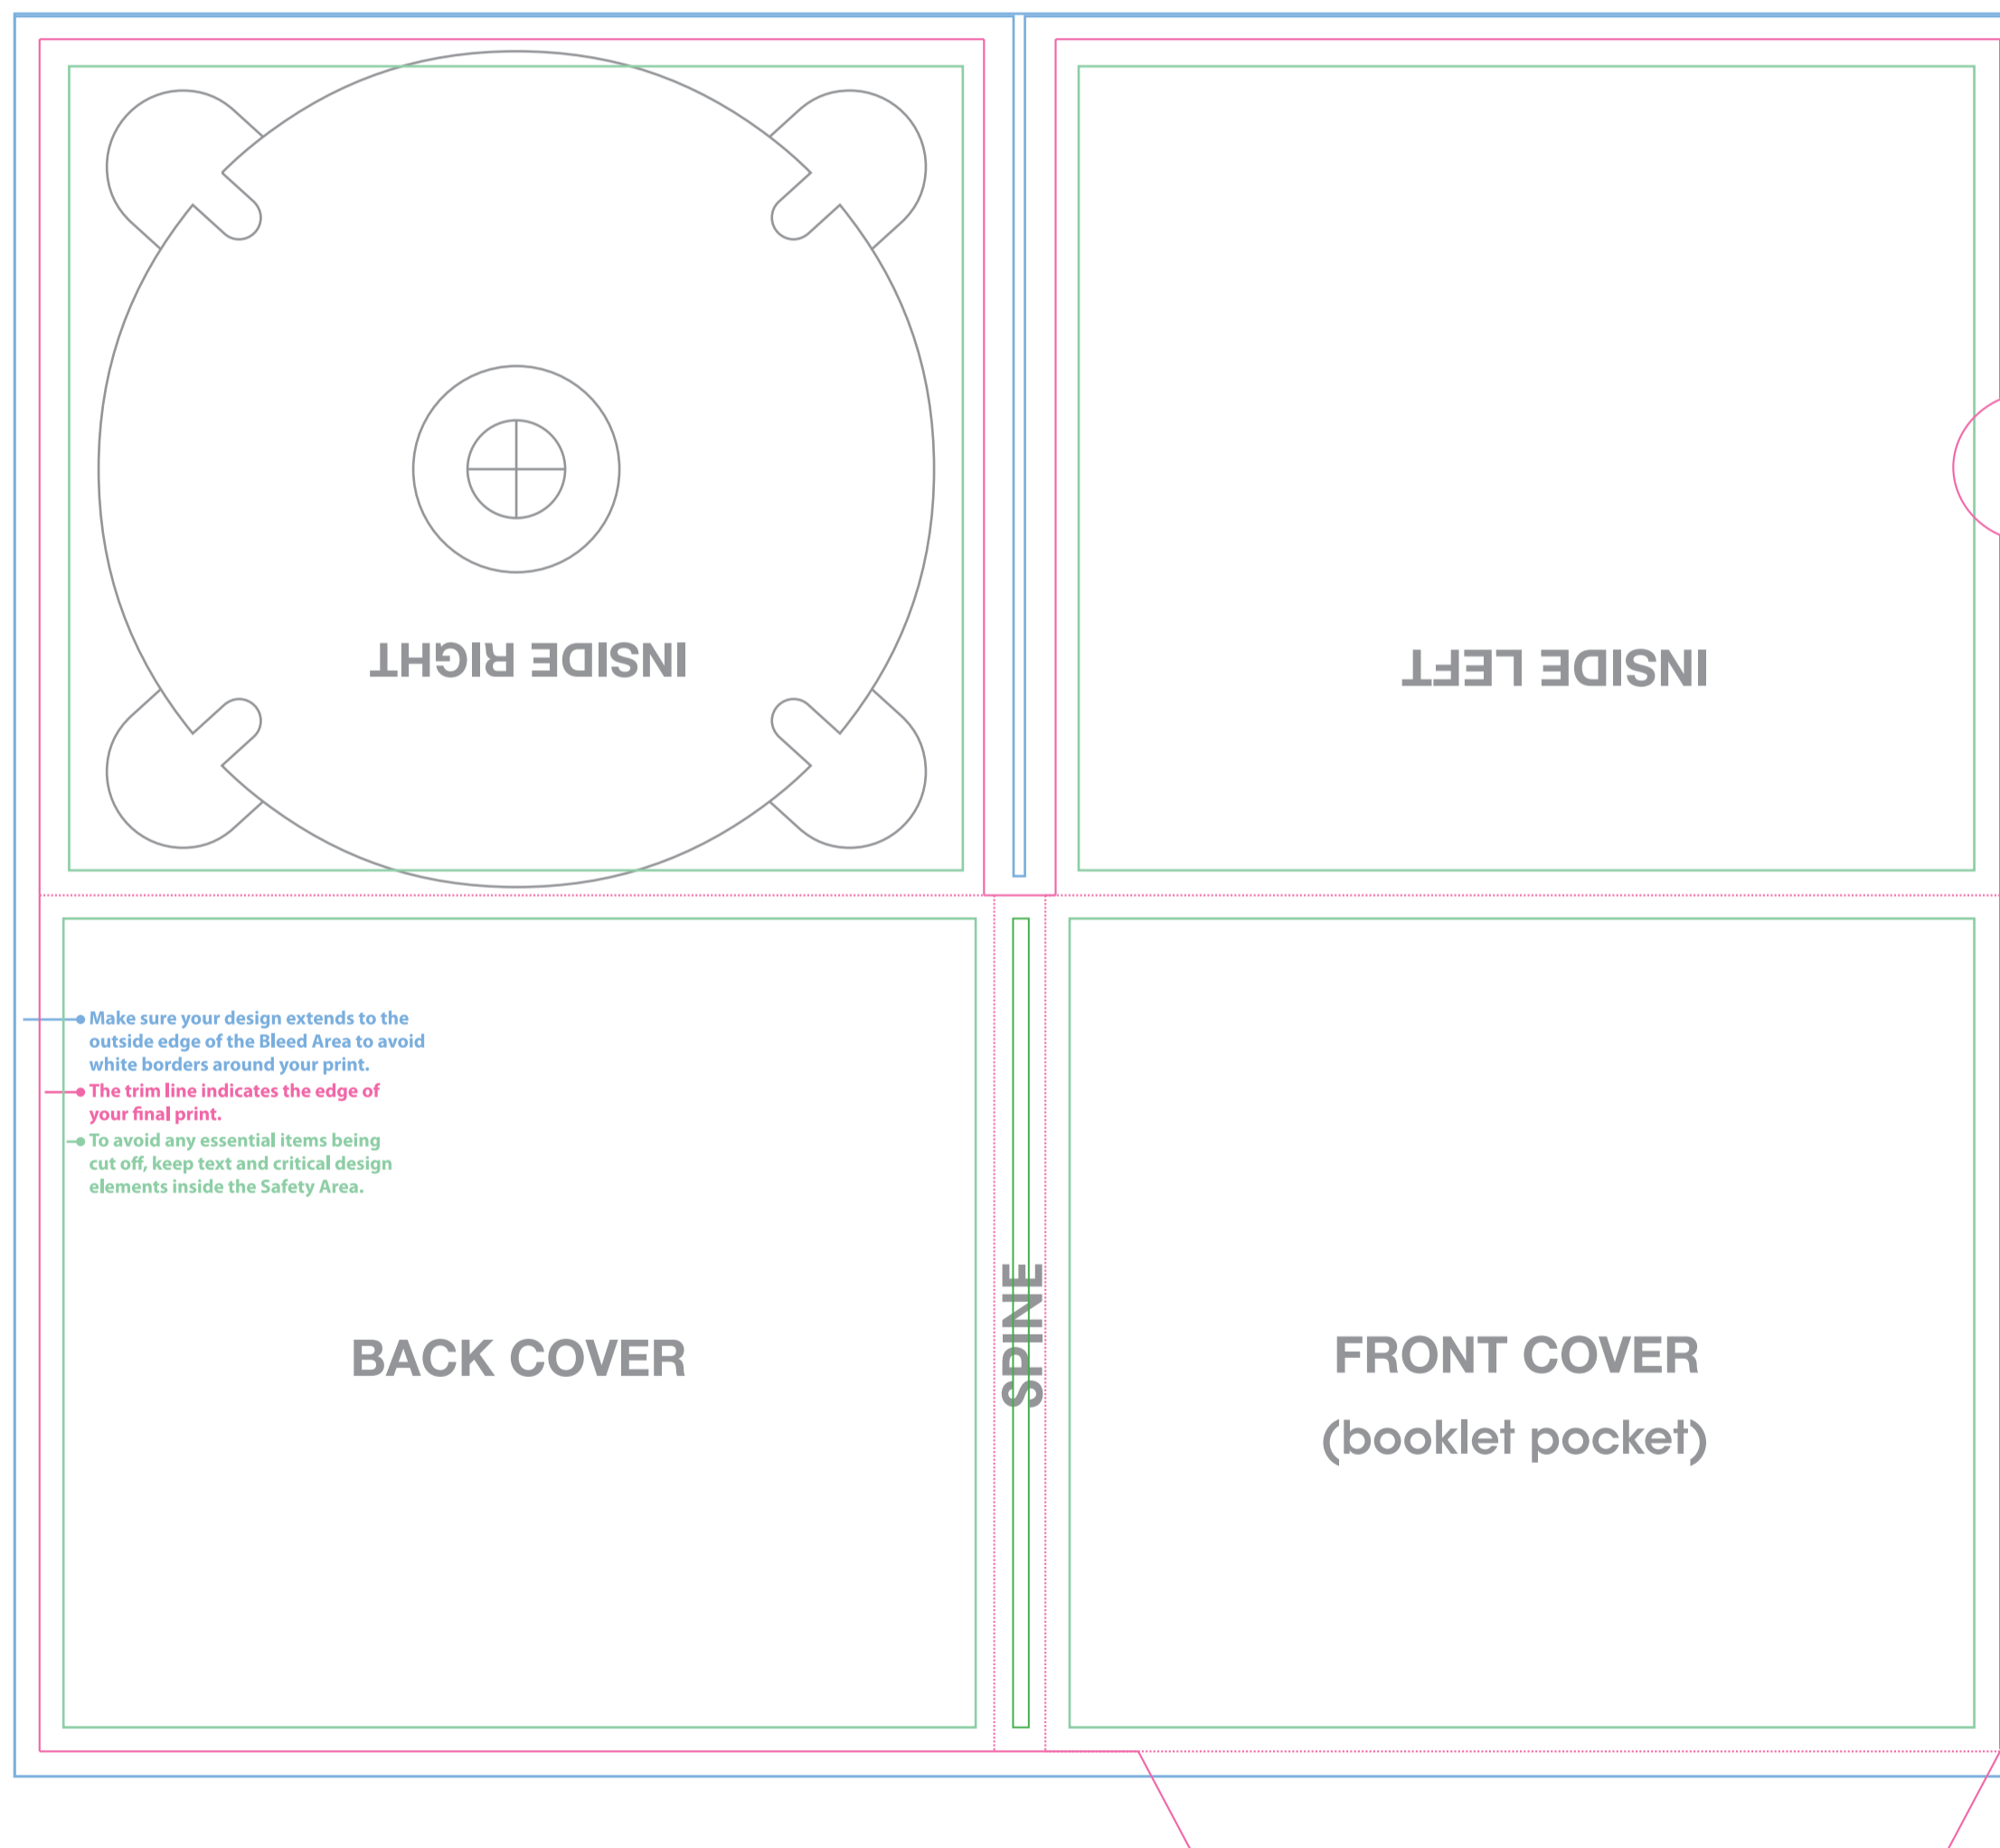

Photoshop users can use this PDF as a design template by rasterizing it in CMYK mode at 300ppi.

Please save Your artwork as PSD or PDF file, mode to CMYK Color and resolution to 300pixels/inch. Make sure the template is on its own layer.

The pink guide shows where the package will be trimmed to final size. The light blue guide show 3mm bleed where needed. The green guide show the type safe area. It is important to include bleed. Printed pieces are cut to size in stacks and do not get cut exactly on the trim lines. Bleed is background image extending beyond the trim line to be cut off. This prevents any blank paper from showing along the cut edges. The same applies to the type safe margins. Any text inside the safety guide will not be cut if the print is cut slightly inside the trim lines. Embed Your pictures in Your artwork and outline texts, we do not accept attached fonts or pictures.

CD/DVD

Booklet 120x120mm (pocket)