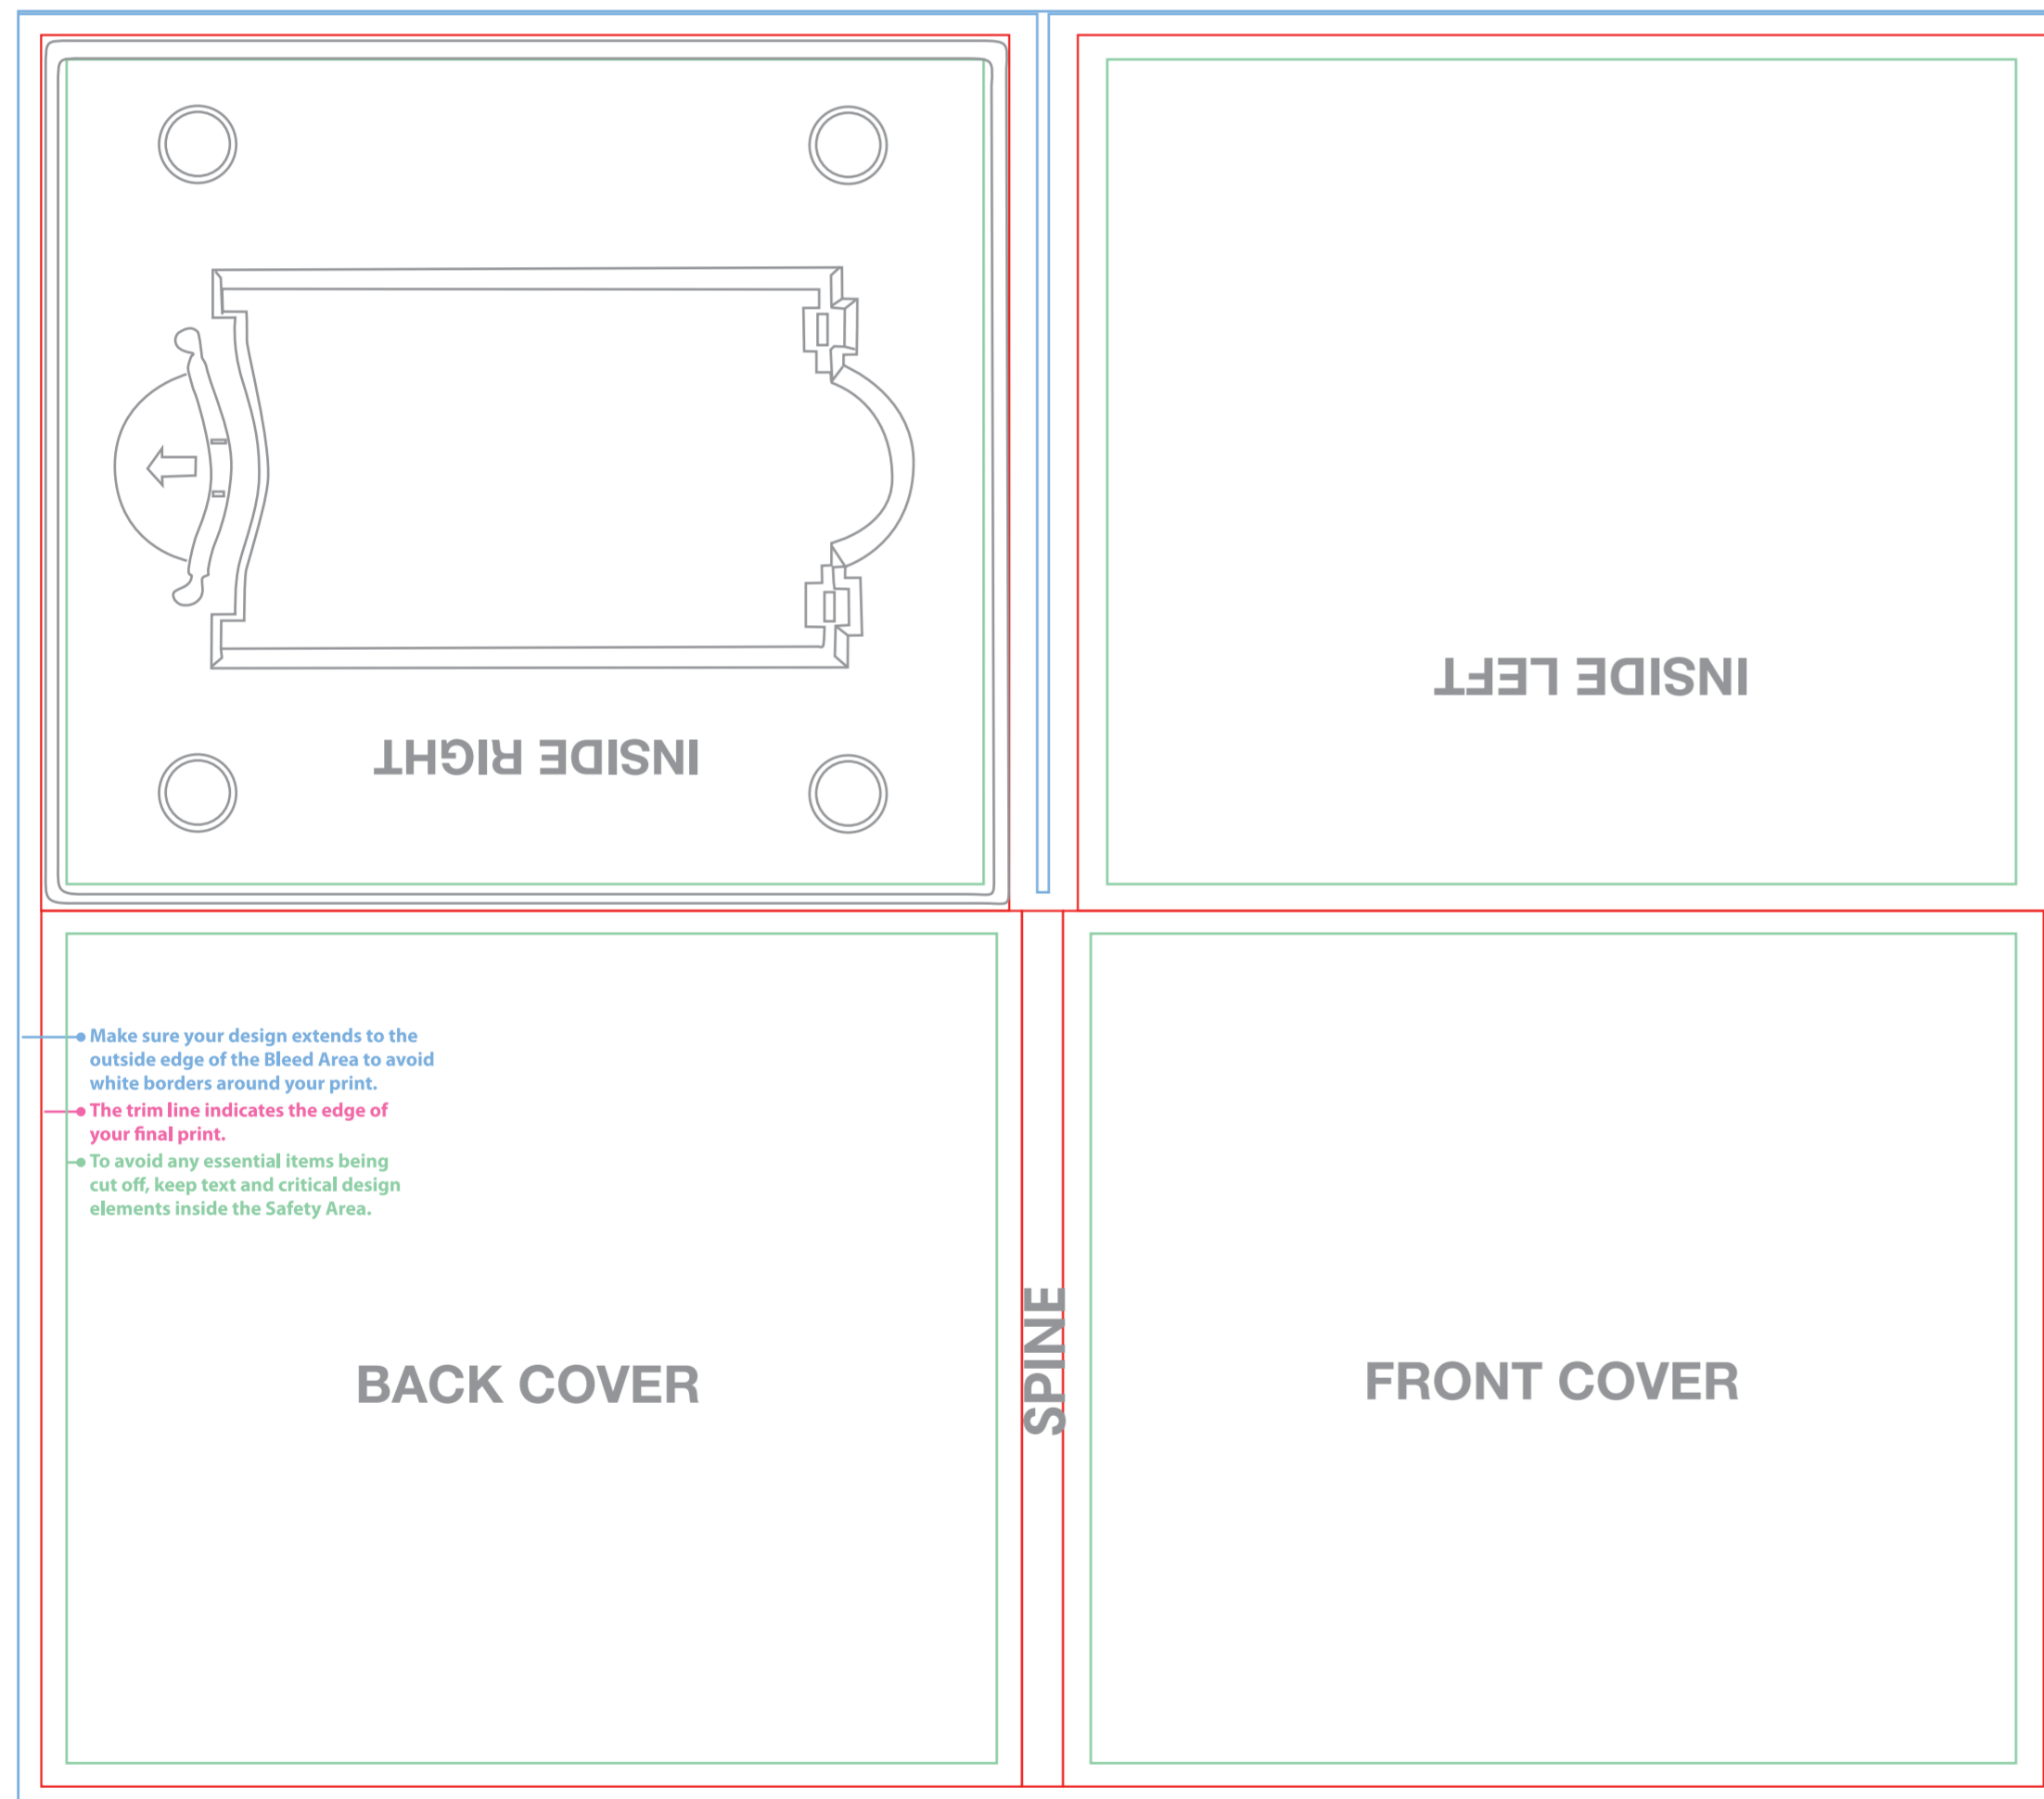

Photoshop users can use this PDF as a design template by rasterizing it in CMYK mode at 300ppi.

Please save Your artwork as PSD or PDF file, mode to CMYK/Pantone color and resolution to 300pixels/inch or vector graphics. Make sure the template is on its own layer. The pink guide shows where the package will be trimmed to final size. The light blue guide show 3mm bleed where needed. The green guide show the type safe area. It is important to include bleed. Printed pieces are cut to size in stacks and do not get cut exactly on the trim lines. Bleed is background image extending beyond the trim line to be cut off. This prevents any blank paper from showing along the cut edges. The same applies to the type safe margins. Any text inside the safety guide will not be cut if the print is cut slightly inside the trim lines. Embed Your pictures in Your artwork and outline texts, we do not accept attached fonts or pictures.

CMYK 140x125mm

USB Businesscard

Size: 86x54x2mm